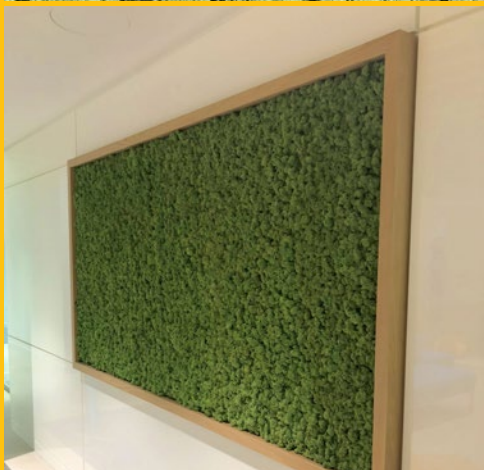

NATUREMOSS - PICTURES

Framed like a piece of art, NATUREMOSS PICTURES will add a new dimension to your walls.

Not only do our pieces of art offer an attractive centre piece, but they also assist with the acoustics of any environment, helping to create a calming, relaxing place to be.

Our NATUREMOSS PICTURES are made bespoke to your design and can incorporate all of our preserved mosses.