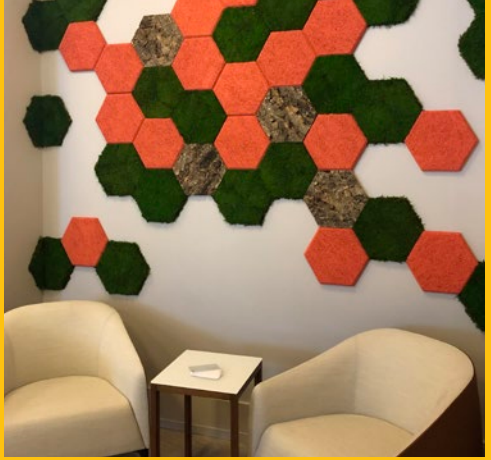

INNERSPACE

CHESHIRE

WOOLLYWALL

WOOD WOOL

WOOLLYWALL

WOOLLYWALL is carefully crafted by hand in Cheshire, and true to our core values is authentic, cost effective, and easy to use

Made bespoke to your design, our makers here in Cheshire can create an almost unlimited choice of shapes and sizes, adding colour with our range of eco-friendly clay based paints.

Highly resistant to fire and water, and a great sound absorber, WOOLLYWALL is perfect for all types of projects.

WOOLLYWALL OPTIONS

15 beautiful Eco paint colours as standard, with many more bespoke colour options available too!

You choose your colour, shape, and size, we'll do the rest. . .

Thickness	Available in 15mm and 25mm thickness							
Sizes	100 x 100	100 x 200	200 x 200	200 x 400	400 x 400	400 x 600	600 x 600	600 x 800
Bespoke	Please ask if you want something different and we'll see what we can do!							
Woollywall is available as bevelled or straight edged								

BOTANICAL

Our BOTANICAL collection was created using real leaves and developing the images with the traditional cyanotype method. Mix and match to get your ideal BOTANICAL look.

MIX IT UP

To make your Woollywall even more special, why not add some Moss or Bark to add that little bit of biophilia?