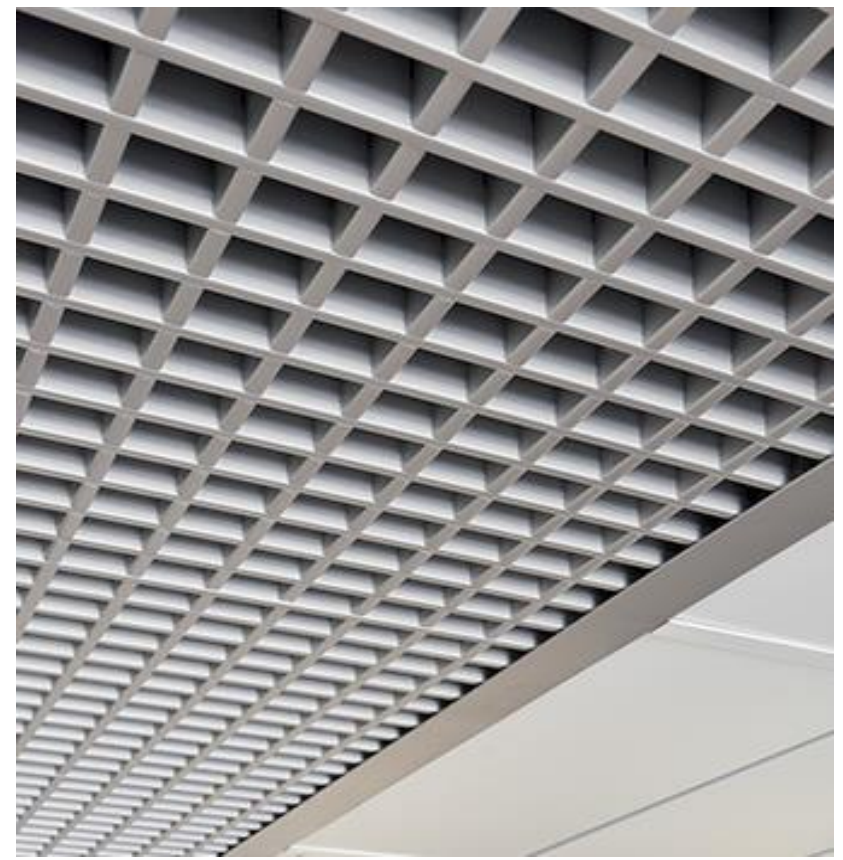

Apton

Apton Ceilings Presentation

Metal Ceilings

AP 101 – Lay-in Ceilings

AP 102 – Clip-in Ceilings

AP 103 – Linear Strip Ceiling

AP 104 – Open Cell Ceilings

AP 105 – Baffle Ceilings

Lay-in Ceilings

AP 101 – Available in various sizes.

Finishes: Any RAL colour.

Acoustics: Up to 95% noise reduction with acoustic fleece and poly-wrapped acoustic pad backing.

Mesh Ceiling with Lay-in Grid

Clip-in Ceilings

AP 102 - Available in various sizes.

Acoustics: Up to 95% noise reduction with acoustic fleece and poly-wrapped acoustic pad backing.

Linear Strip Ceilings

AP-103

Open Cell Ceilings

AP -104

Baffle Ceilings AP-105

Apton Ceilings

... design your sky