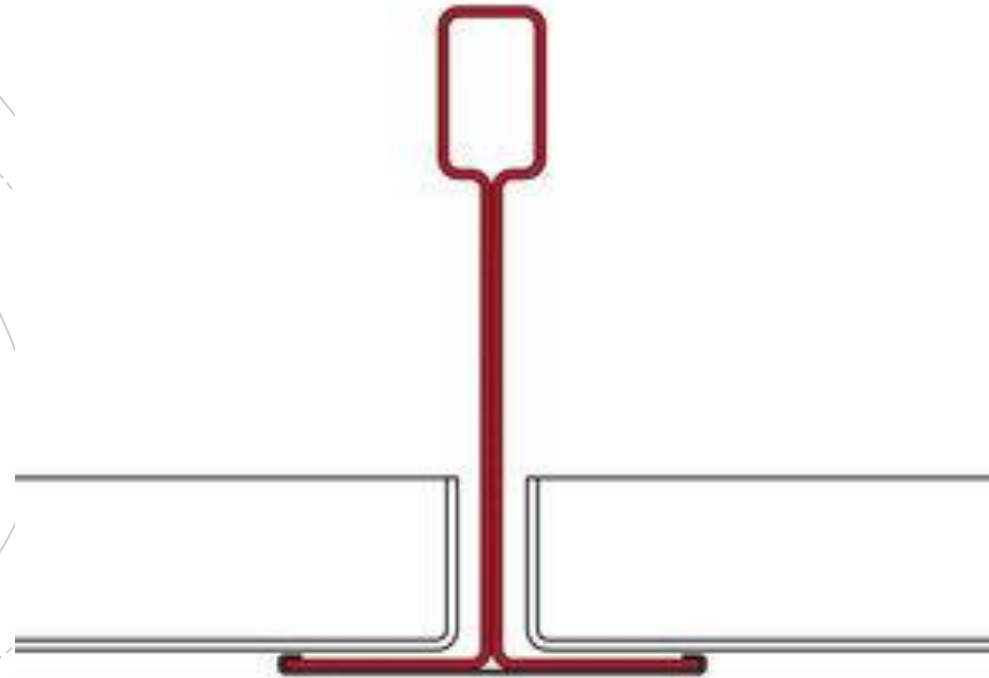

Apton

Apton Ceilings Presentation

Metal Ceilings

AP 101 – Lay-in Ceilings

AP 102 – Clip-in Ceilings

AP 103 – Linear Strip Ceiling

AP 104 – Open Cell Ceilings

AP 105 – Baffle Ceilings

Lay-in Ceilings

AP 101 – Available in various sizes.

Finishes: Any RAL colour.

Acoustics: Up to 95% noise reduction with acoustic fleece and poly-wrapped acoustic pad backing.

Mesh Ceiling with Lay-in Grid

Clip-in Ceilings

AP 102 - Available in various sizes.

Acoustics: Up to 95% noise reduction with acoustic fleece and poly-wrapped acoustic pad backing.

Linear Strip Ceilings

AP-103

Open Cell Ceilings

AP -104