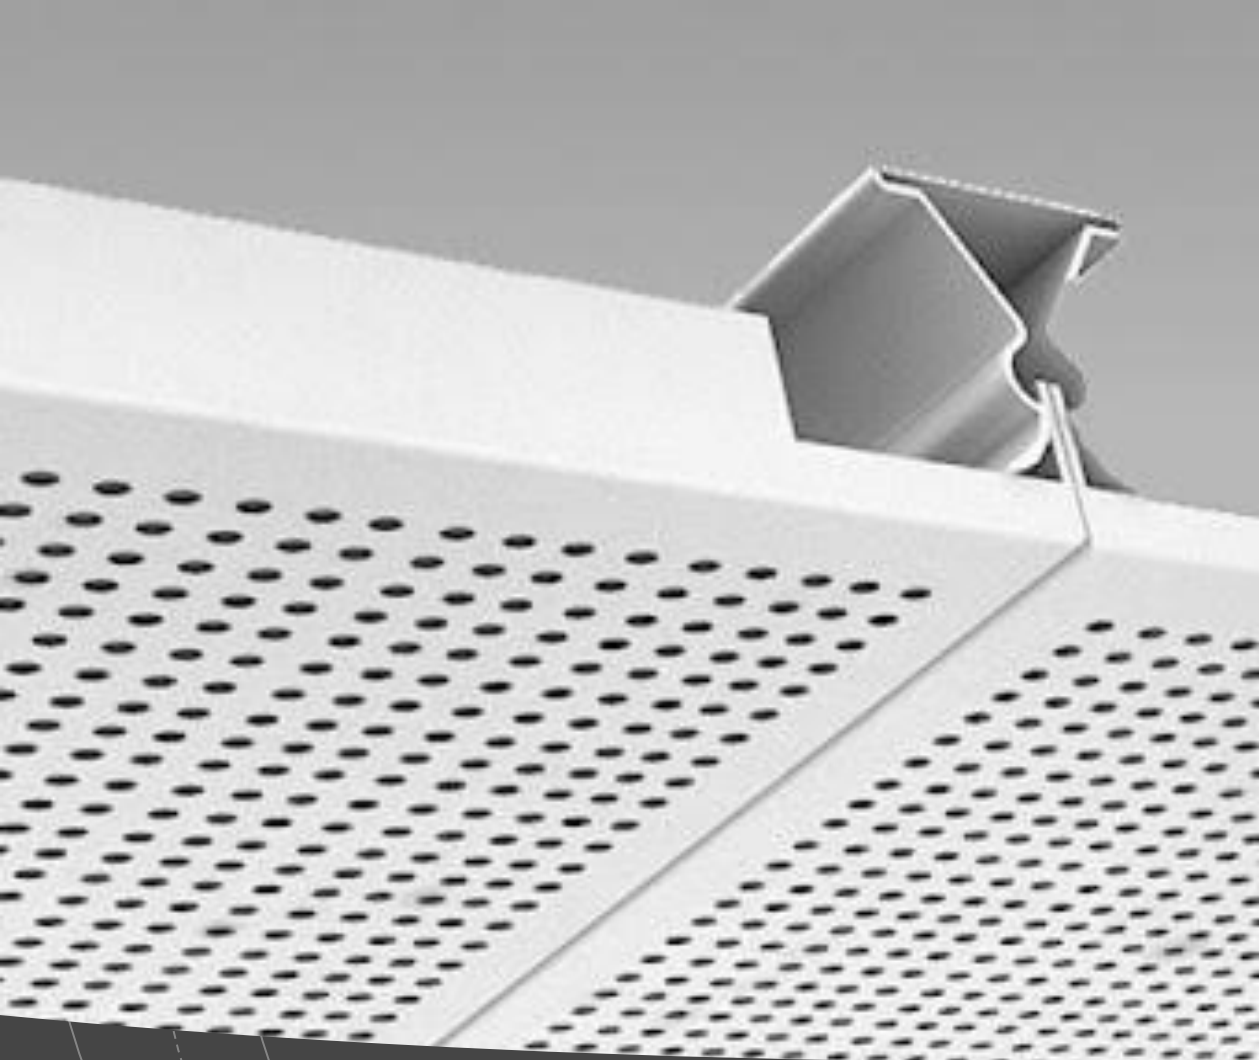

Apton

Apton Ceilings Presentation

Metal Ceilings

AP 101 – Lay-in Ceilings

AP 102 – Clip-in Ceilings

AP 103 – Linear Strip Ceiling

AP 104 – Open Cell Ceilings

AP 105 – Baffle Ceilings

Lay-in Ceilings

AP 101 – Available in various sizes.

Finishes: Any RAL colour.

Acoustics: Up to 95% noise reduction with acoustic fleece and poly-wrapped acoustic pad backing.

Mesh Ceiling with Lay-in Grid

Clip-in Ceilings

AP 102 - Available in various sizes.

Acoustics: Up to 95% noise reduction with acoustic fleece and poly-wrapped acoustic pad backing.

Linear Strip Ceilings

AP-103

Open Cell Ceilings

AP -104