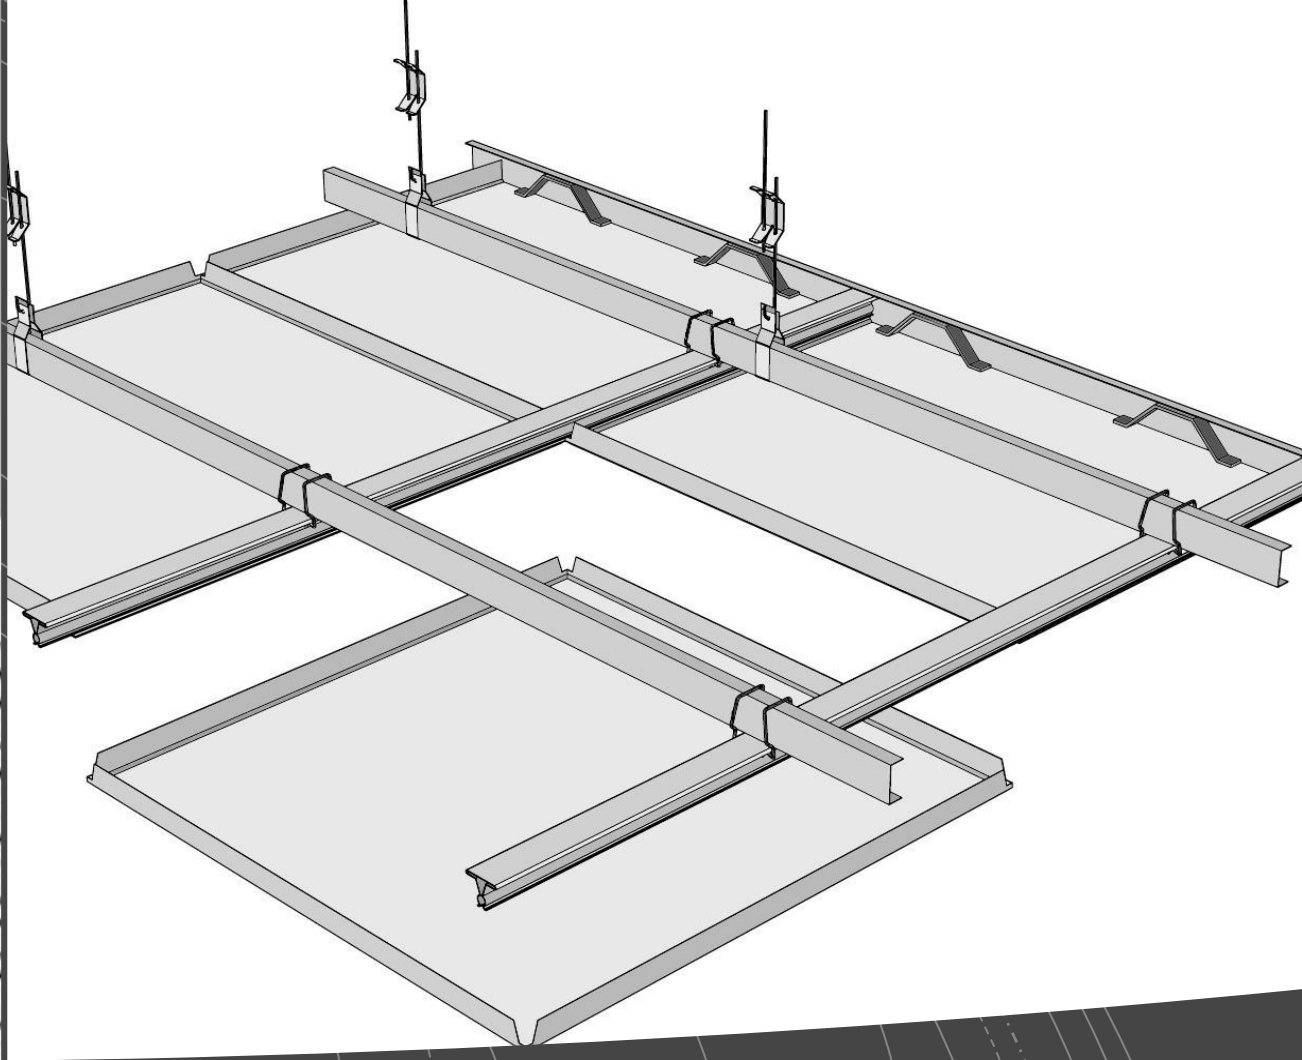

Apton

Apton Ceilings Presentation

Metal Ceilings

AP 101 – Lay-in Ceilings

AP 102 – Clip-in Ceilings

AP 103 – Linear Strip Ceiling

AP 104 – Open Cell Ceilings

AP 105 – Baffle Ceilings

Lay-in Ceilings

AP 101 – Available in various sizes.

Finishes: Any RAL colour.

Acoustics: Up to 95% noise reduction with acoustic fleece and poly-wrapped acoustic pad backing.

Mesh Ceiling with Lay-in Grid

Clip-in Ceilings

AP 102 - Available in various sizes.

Acoustics: Up to 95% noise reduction with acoustic fleece and poly-wrapped acoustic pad backing.

Linear Strip Ceilings

AP-103

Open Cell Ceilings

AP -104