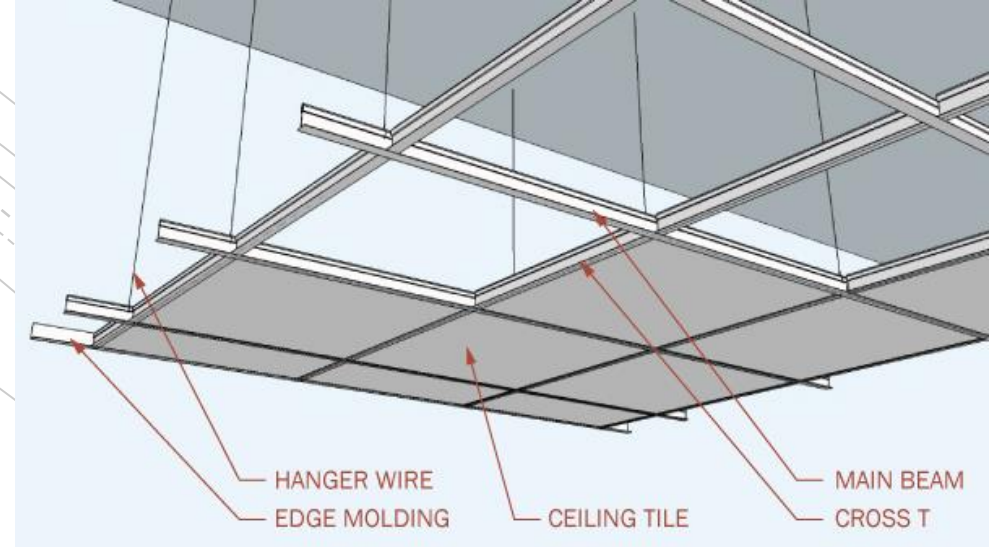

Apton

Apton Ceilings Presentation

Metal Ceilings

AP 101 – Lay-in Ceilings

AP 102 – Clip-in Ceilings

AP 103 – Linear Strip Ceiling

AP 104 – Open Cell Ceilings

AP 105 – Baffle Ceilings

Lay-in Ceilings

AP 101 – Available in various sizes.

Finishes: Any RAL colour.

Acoustics: Up to 95% noise reduction with acoustic fleece and poly-wrapped acoustic pad backing.

Mesh Ceiling with Lay-in Grid

Clip-in Ceilings

AP 102 - Available in various sizes.

Acoustics: Up to 95% noise reduction with acoustic fleece and poly-wrapped acoustic pad backing.

Linear Strip Ceilings

AP-103

Open Cell Ceilings

AP -104