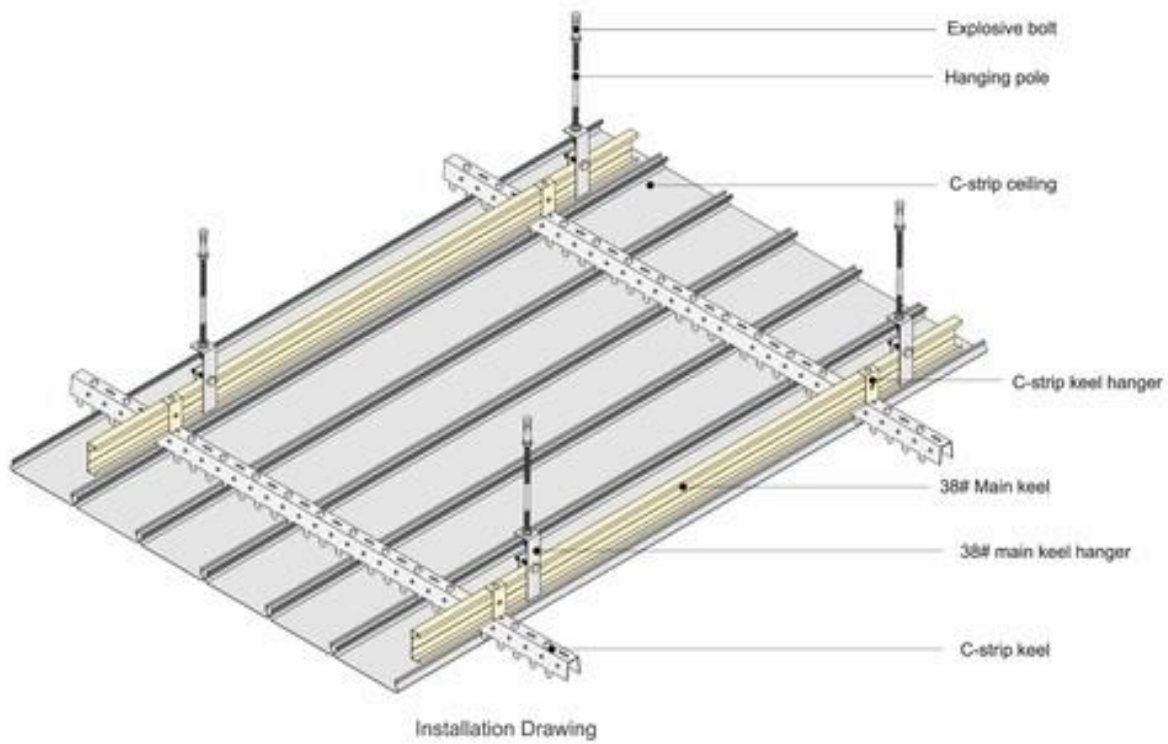

Apton

Apton Ceilings Presentation

Metal Ceilings

AP 101 – Lay-in Ceilings

AP 102 – Clip-in Ceilings

AP 103 – Linear Strip Ceiling

AP 104 – Open Cell Ceilings

AP 105 – Baffle Ceilings

Lay-in Ceilings

AP 101 – Available in various sizes.

Finishes: Any RAL colour.

Acoustics: Up to 95% noise reduction with acoustic fleece and poly-wrapped acoustic pad backing.

Mesh Ceiling with Lay-in Grid

Clip-in Ceilings

AP 102 - Available in various sizes.

Acoustics: Up to 95% noise reduction with acoustic fleece and poly-wrapped acoustic pad backing.

Linear Strip Ceilings

AP-103

Open Cell Ceilings

AP -104